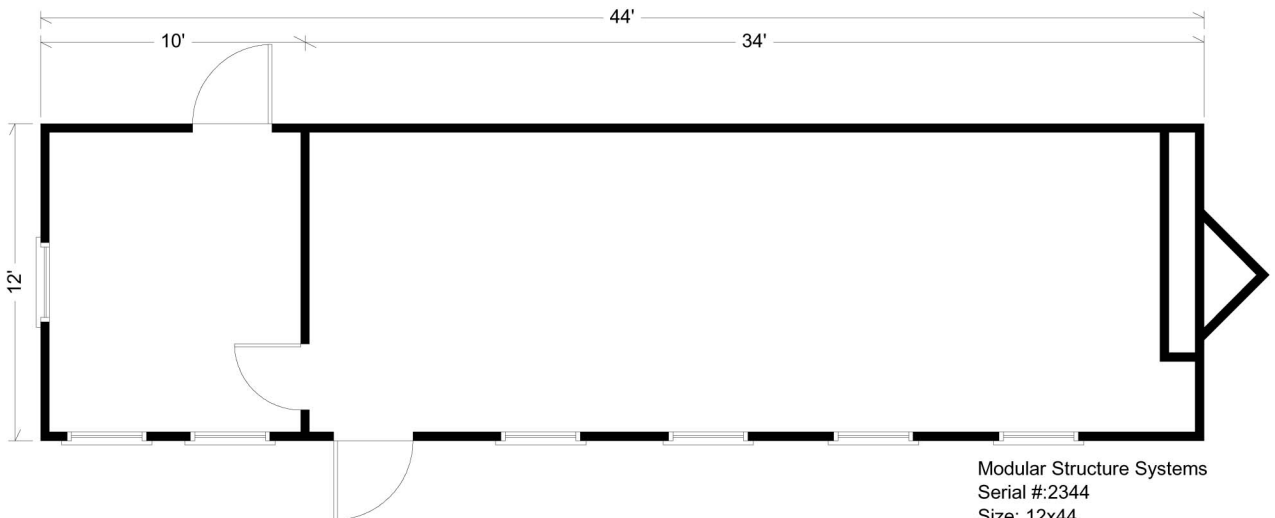

Building Size:	12'x44'	Exterior:	T1-11	Windows:	(7) 24"x36"
Total Sq. Feet:	528	Ext. Doors:	(2) Aluminum 36"x80"	Lighting:	Fluorescent
State Codes:	None	Frame:	Outrigger	Bathroom:	0
Roof:	30 GA steel	HVAC:	(1) New 1ton	Interior:	Paneling

Modular Structure Systems
 Serial #:2344
 Size: 12x44
 Not to Scale